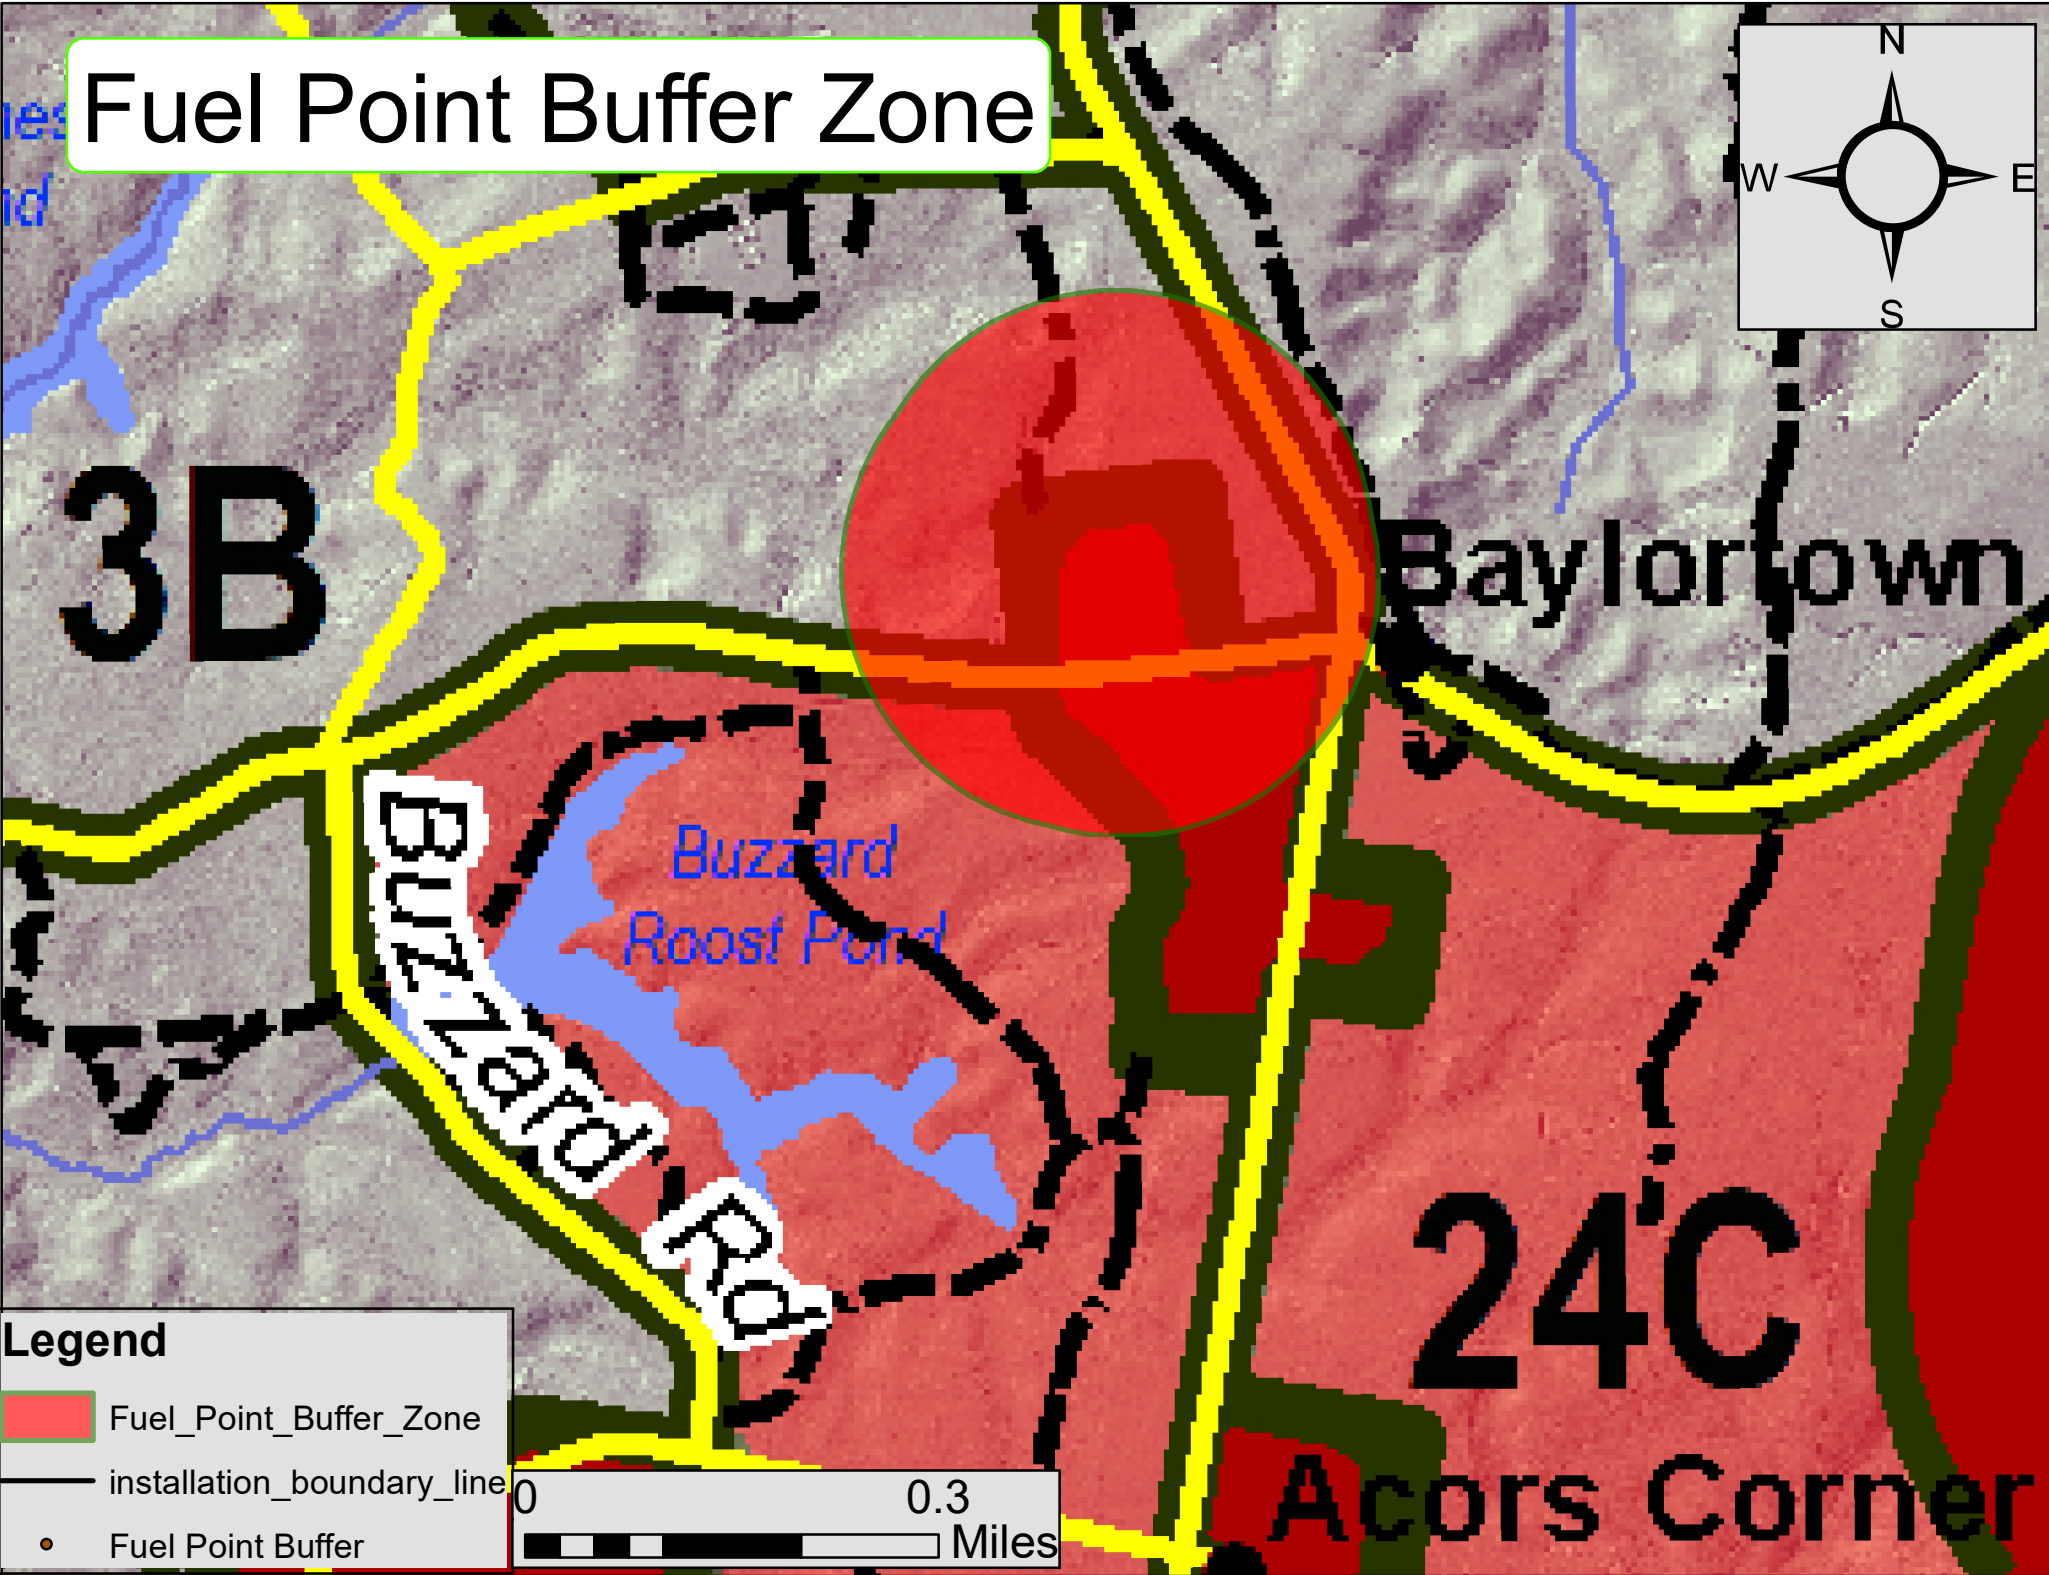

Fuel Point Buffer Zone

Legend

- Fuel_Point_Buffer_Zone
- installation_boundary_line
- Fuel Point Buffer

0 0.3 Miles