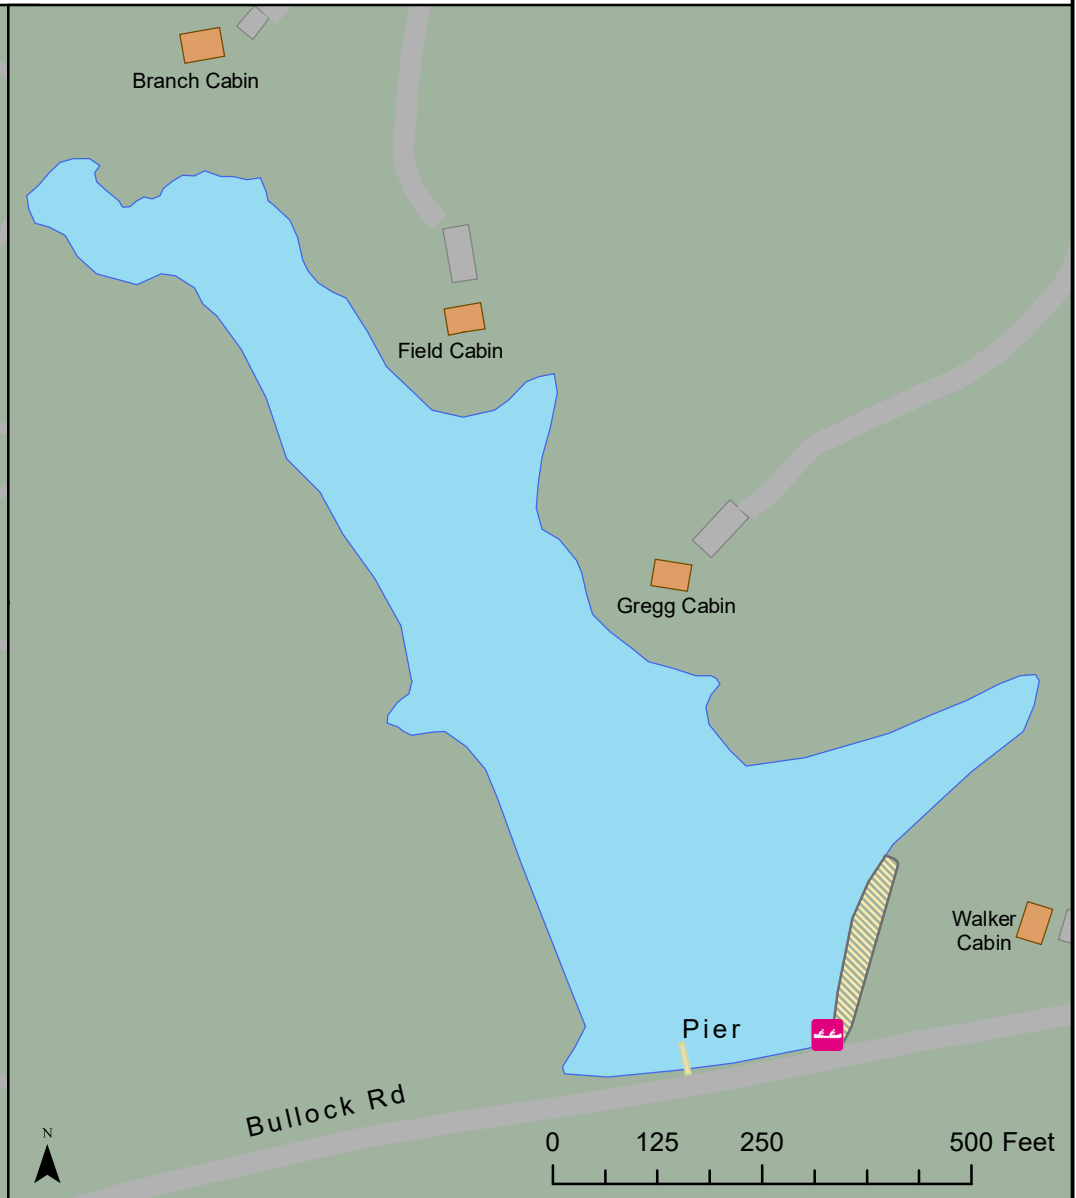

AP Hill Recreational Fishing: Bullock's Pond

Map Features

- | | | | |
|---|--------------------------|----|--------------------------------|
| ★ | Visitor Control Center | 🚤 | Boat Launch (Hand Launch Only) |
| 🚪 | North Gate | 🏖️ | Bullocks Beach |
| 🦌 | Fish and Wildlife Office | 🛣️ | Route to Bullocks Pond |

Driving Directions

- 1) From North Gate, follow AP Hill Drive for approximately 6 miles
- 2) Turn Right onto Bullock Road
- 3) Once you reach the pond, park along the side of the Road

Coordinates to Bullocks Pond Pier:

38.150850 N, -77.338142 W

Important Phone Numbers

Fish and Wildlife Office.....(804) 633-8750
 Visitor Control Center (VCC).....(804) 633-8585
 I-Sportsman Phone.....(844) 326-3113
 I-Sportsman Web <https://faph.isportman.net>