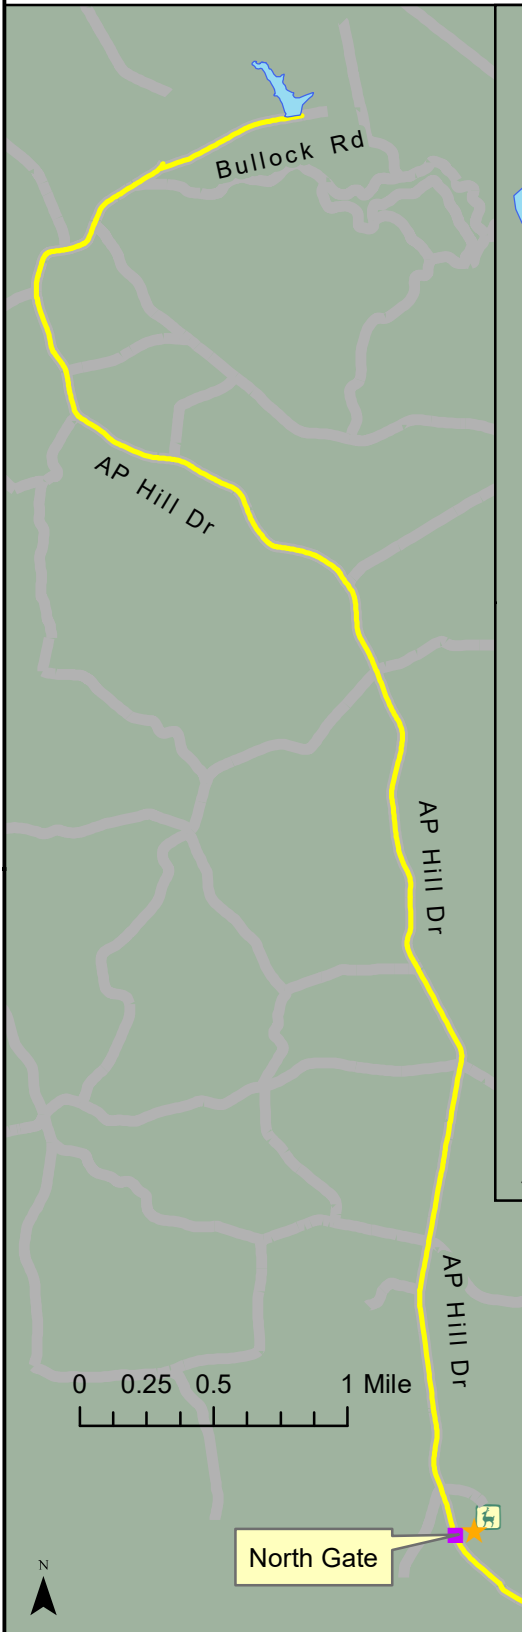

AP Hill Recreational Fishing: Bullock's Pond

Map Features

- | | | | |
|---|--------------------------|----|--------------------------------|
| ★ | Visitor Control Center | 🚤 | Boat Launch (Hand Launch Only) |
| 🚪 | North Gate | 🏖️ | Bullocks Beach |
| 🦌 | Fish and Wildlife Office | 🛣️ | Route to Bullocks Pond |

Driving Directions

- 1) From North Gate, follow AP Hill Drive for approximately 6 miles
- 2) Turn Right onto Bullock Road
- 3) Once you reach the pond, park along the side of the Road

Coordinates to Bullocks Pond Pier: