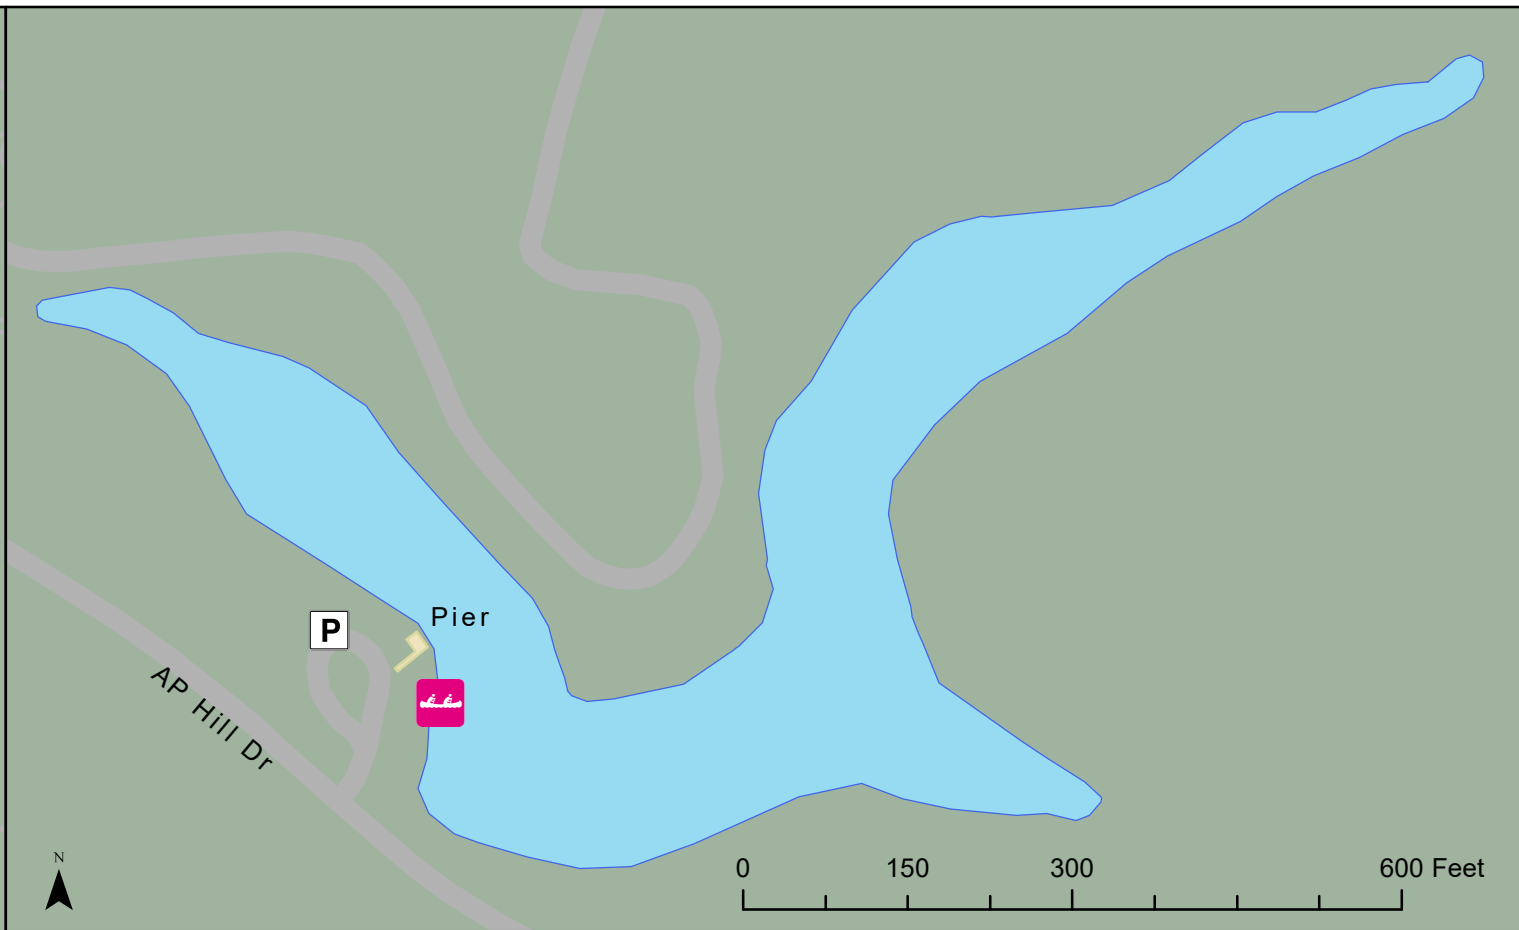

AP Hill Recreational Fishing: Fish Hook Lake

Map Features

-  North Gate
-  Visitor Control Center
-  Fish and Wildlife Office
-  Parking
-  Boat Launch (Hand Launch Only)
-  Route from North Gate
-  Installation Roads

Coordinates to Boat Launch:

38.133815 N, -77.3500833 W

Driving Directions

- 1) From North Gate, Continue along AP Hill Drive for approximately 4.75 miles
- 2) The lake will be visible on the right side of the road, you may pull off and park near the boat launch and pier