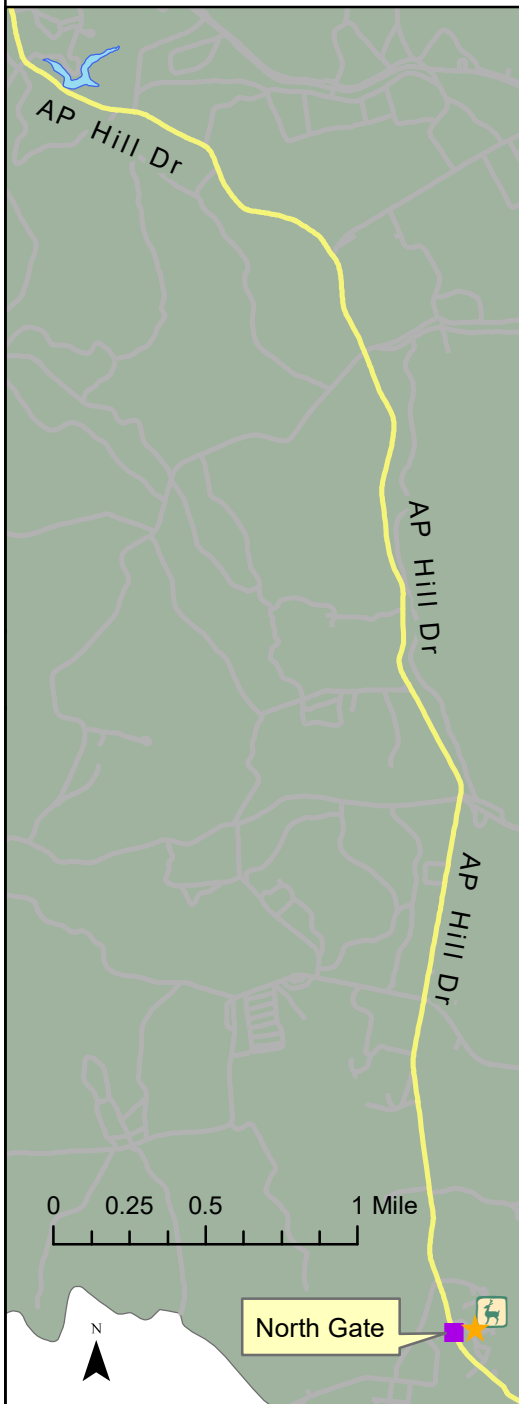

AP Hill Recreational Fishing: Fish Hook Lake

Map Features

-  North Gate
-  Visitor Control Center
-  Fish and Wildlife Office
-  Parking
-  Boat Launch (Hand Launch Only)
-  Route from North Gate
-  Installation Roads

Coordinates to Boat Launch:

38.133815 N, -77.3500833 W

Driving Directions

- 1) From North Gate, Continue along AP Hill Drive for approximately 4.75 miles
- 2) The lake will be visible on the right side of the road, you may pull off and park near the boat launch and pier