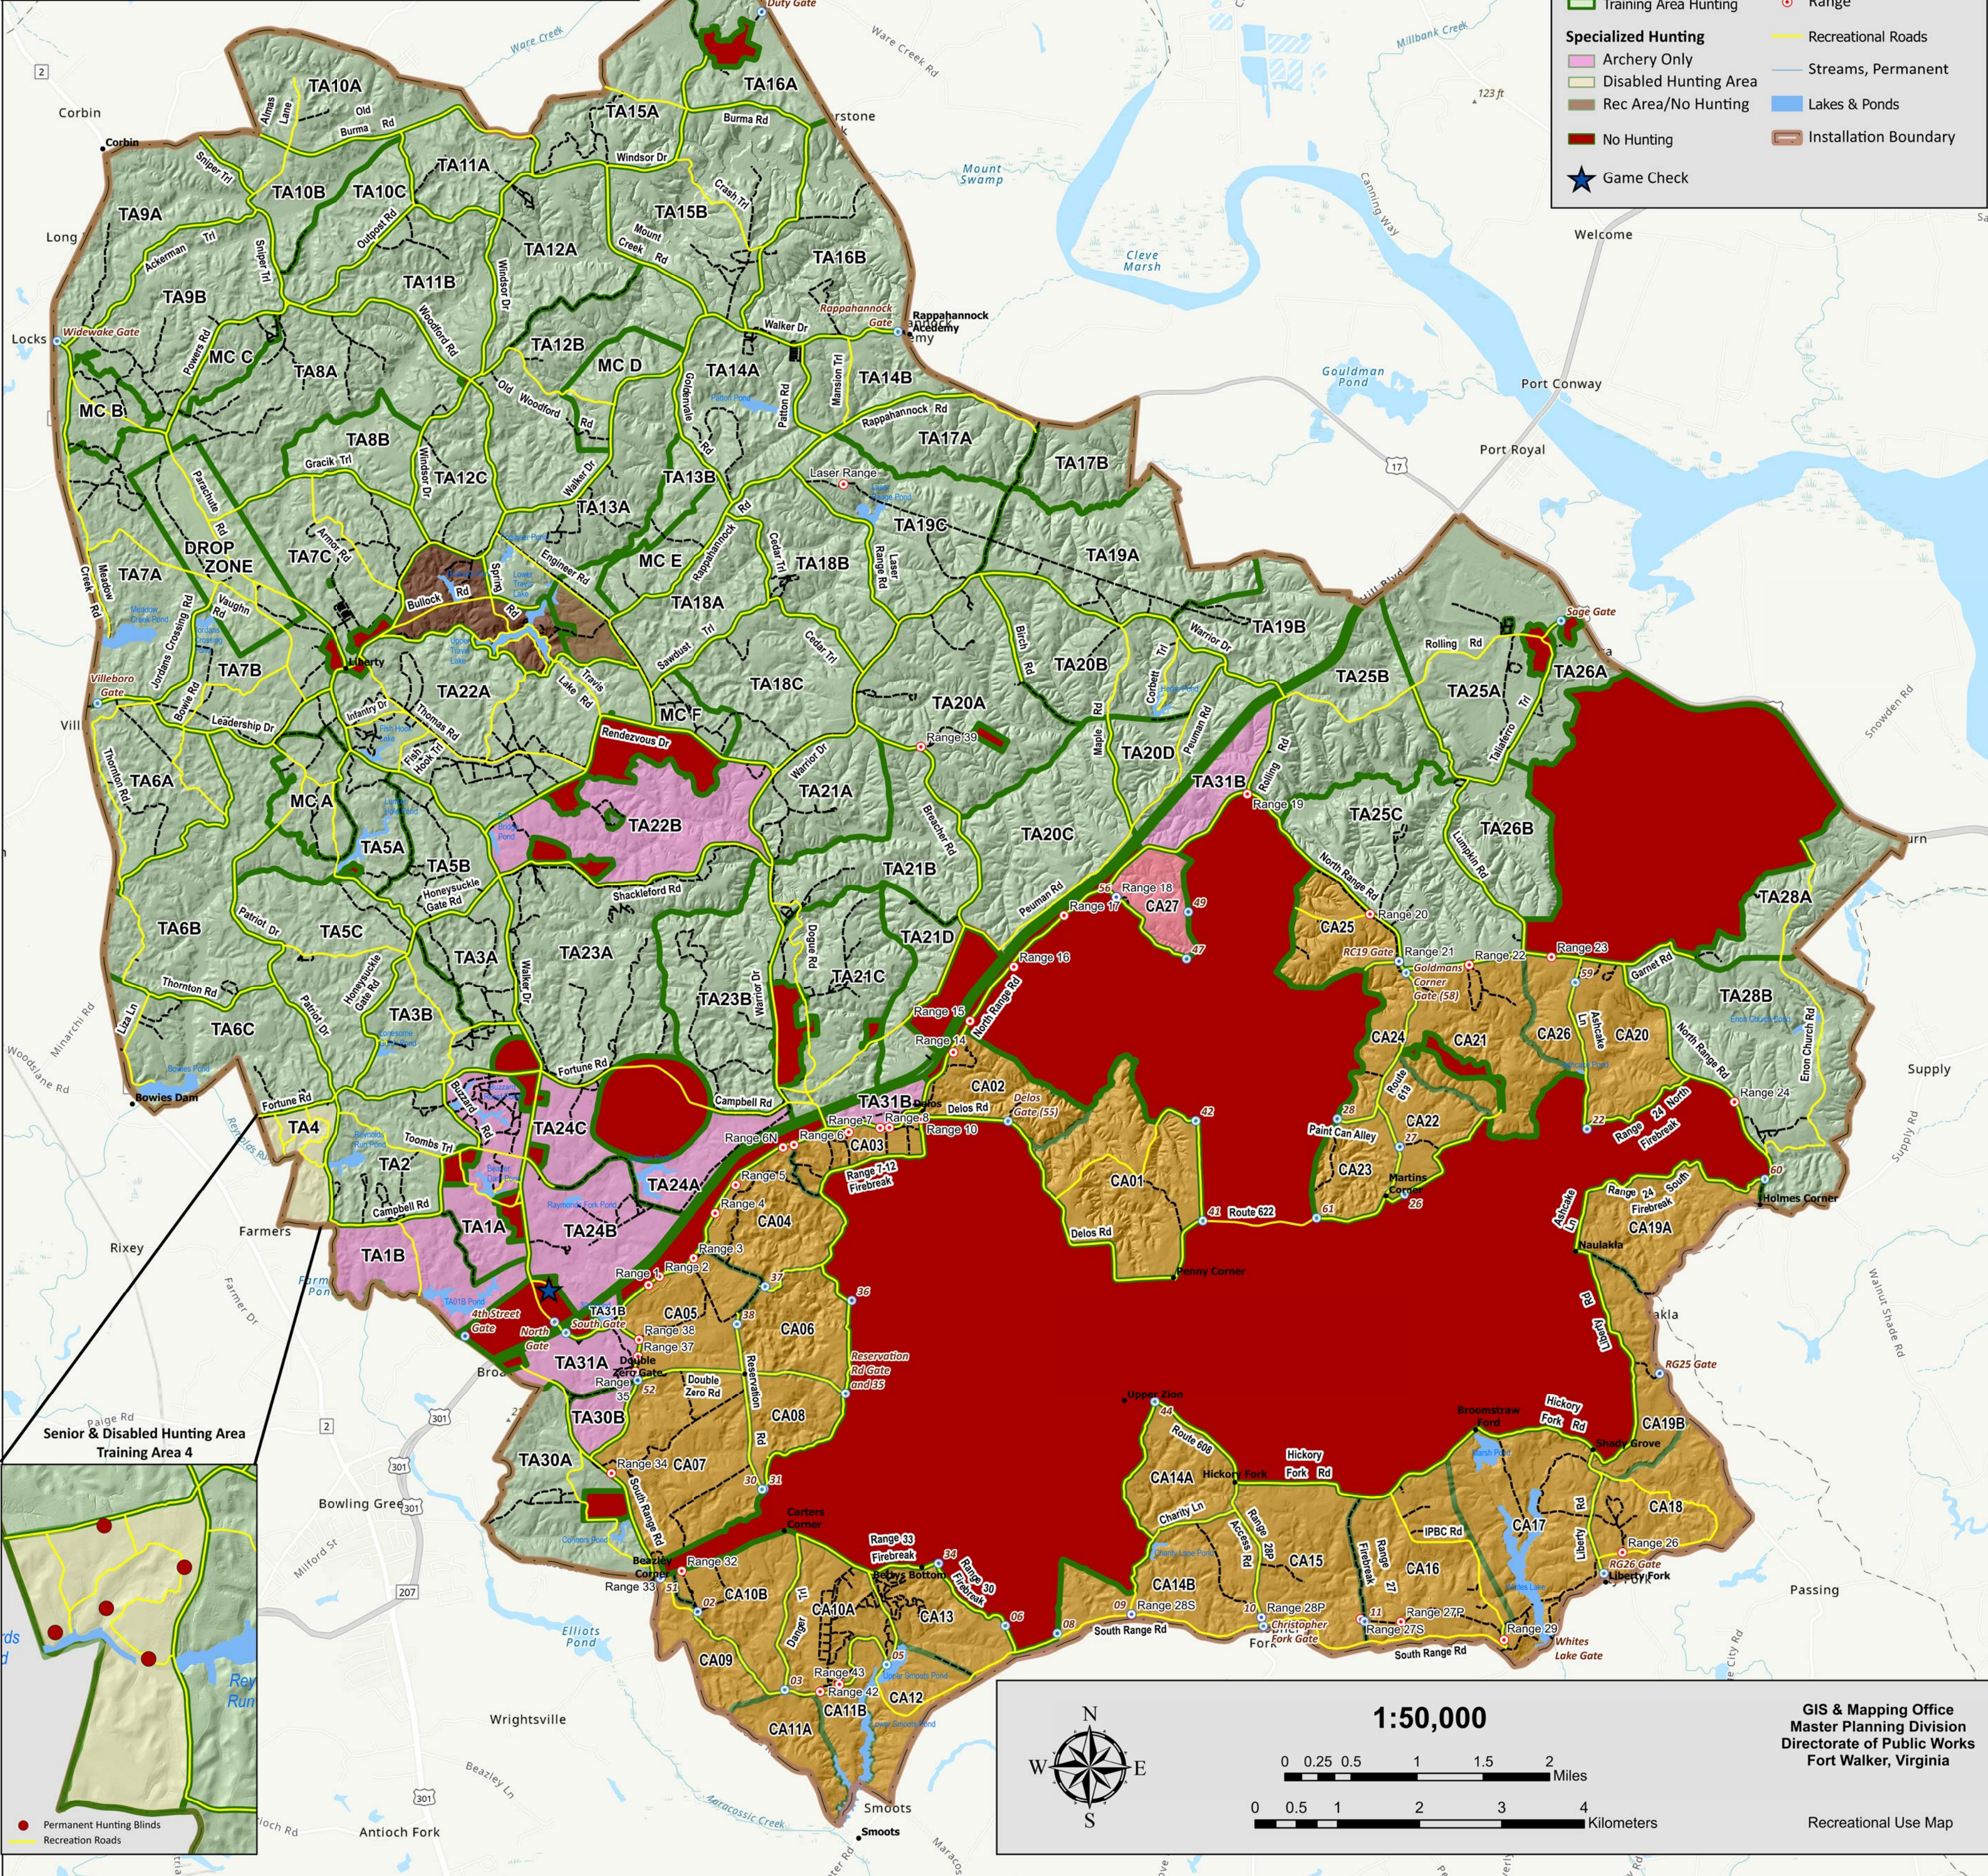

Recreational Use Map

FORT WALKER, VA

Legend

- Controlled Access Hunting
- Training Area Hunting
- Specialized Hunting
 - Archery Only
 - Disabled Hunting Area
 - Rec Area/No Hunting
 - No Hunting
- Gate
- Range
- Recreational Roads
- Streams, Permanent
- Lakes & Ponds
- Installation Boundary
- Game Check

Senior & Disabled Hunting Area Training Area 4

- Permanent Hunting Blinds
- Recreation Roads

1:50,000

0 0.25 0.5 1 1.5 2 Miles

0 0.5 1 2 3 4 Kilometers

GIS & Mapping Office
Master Planning Division
Directorate of Public Works
Fort Walker, Virginia

Recreational Use Map