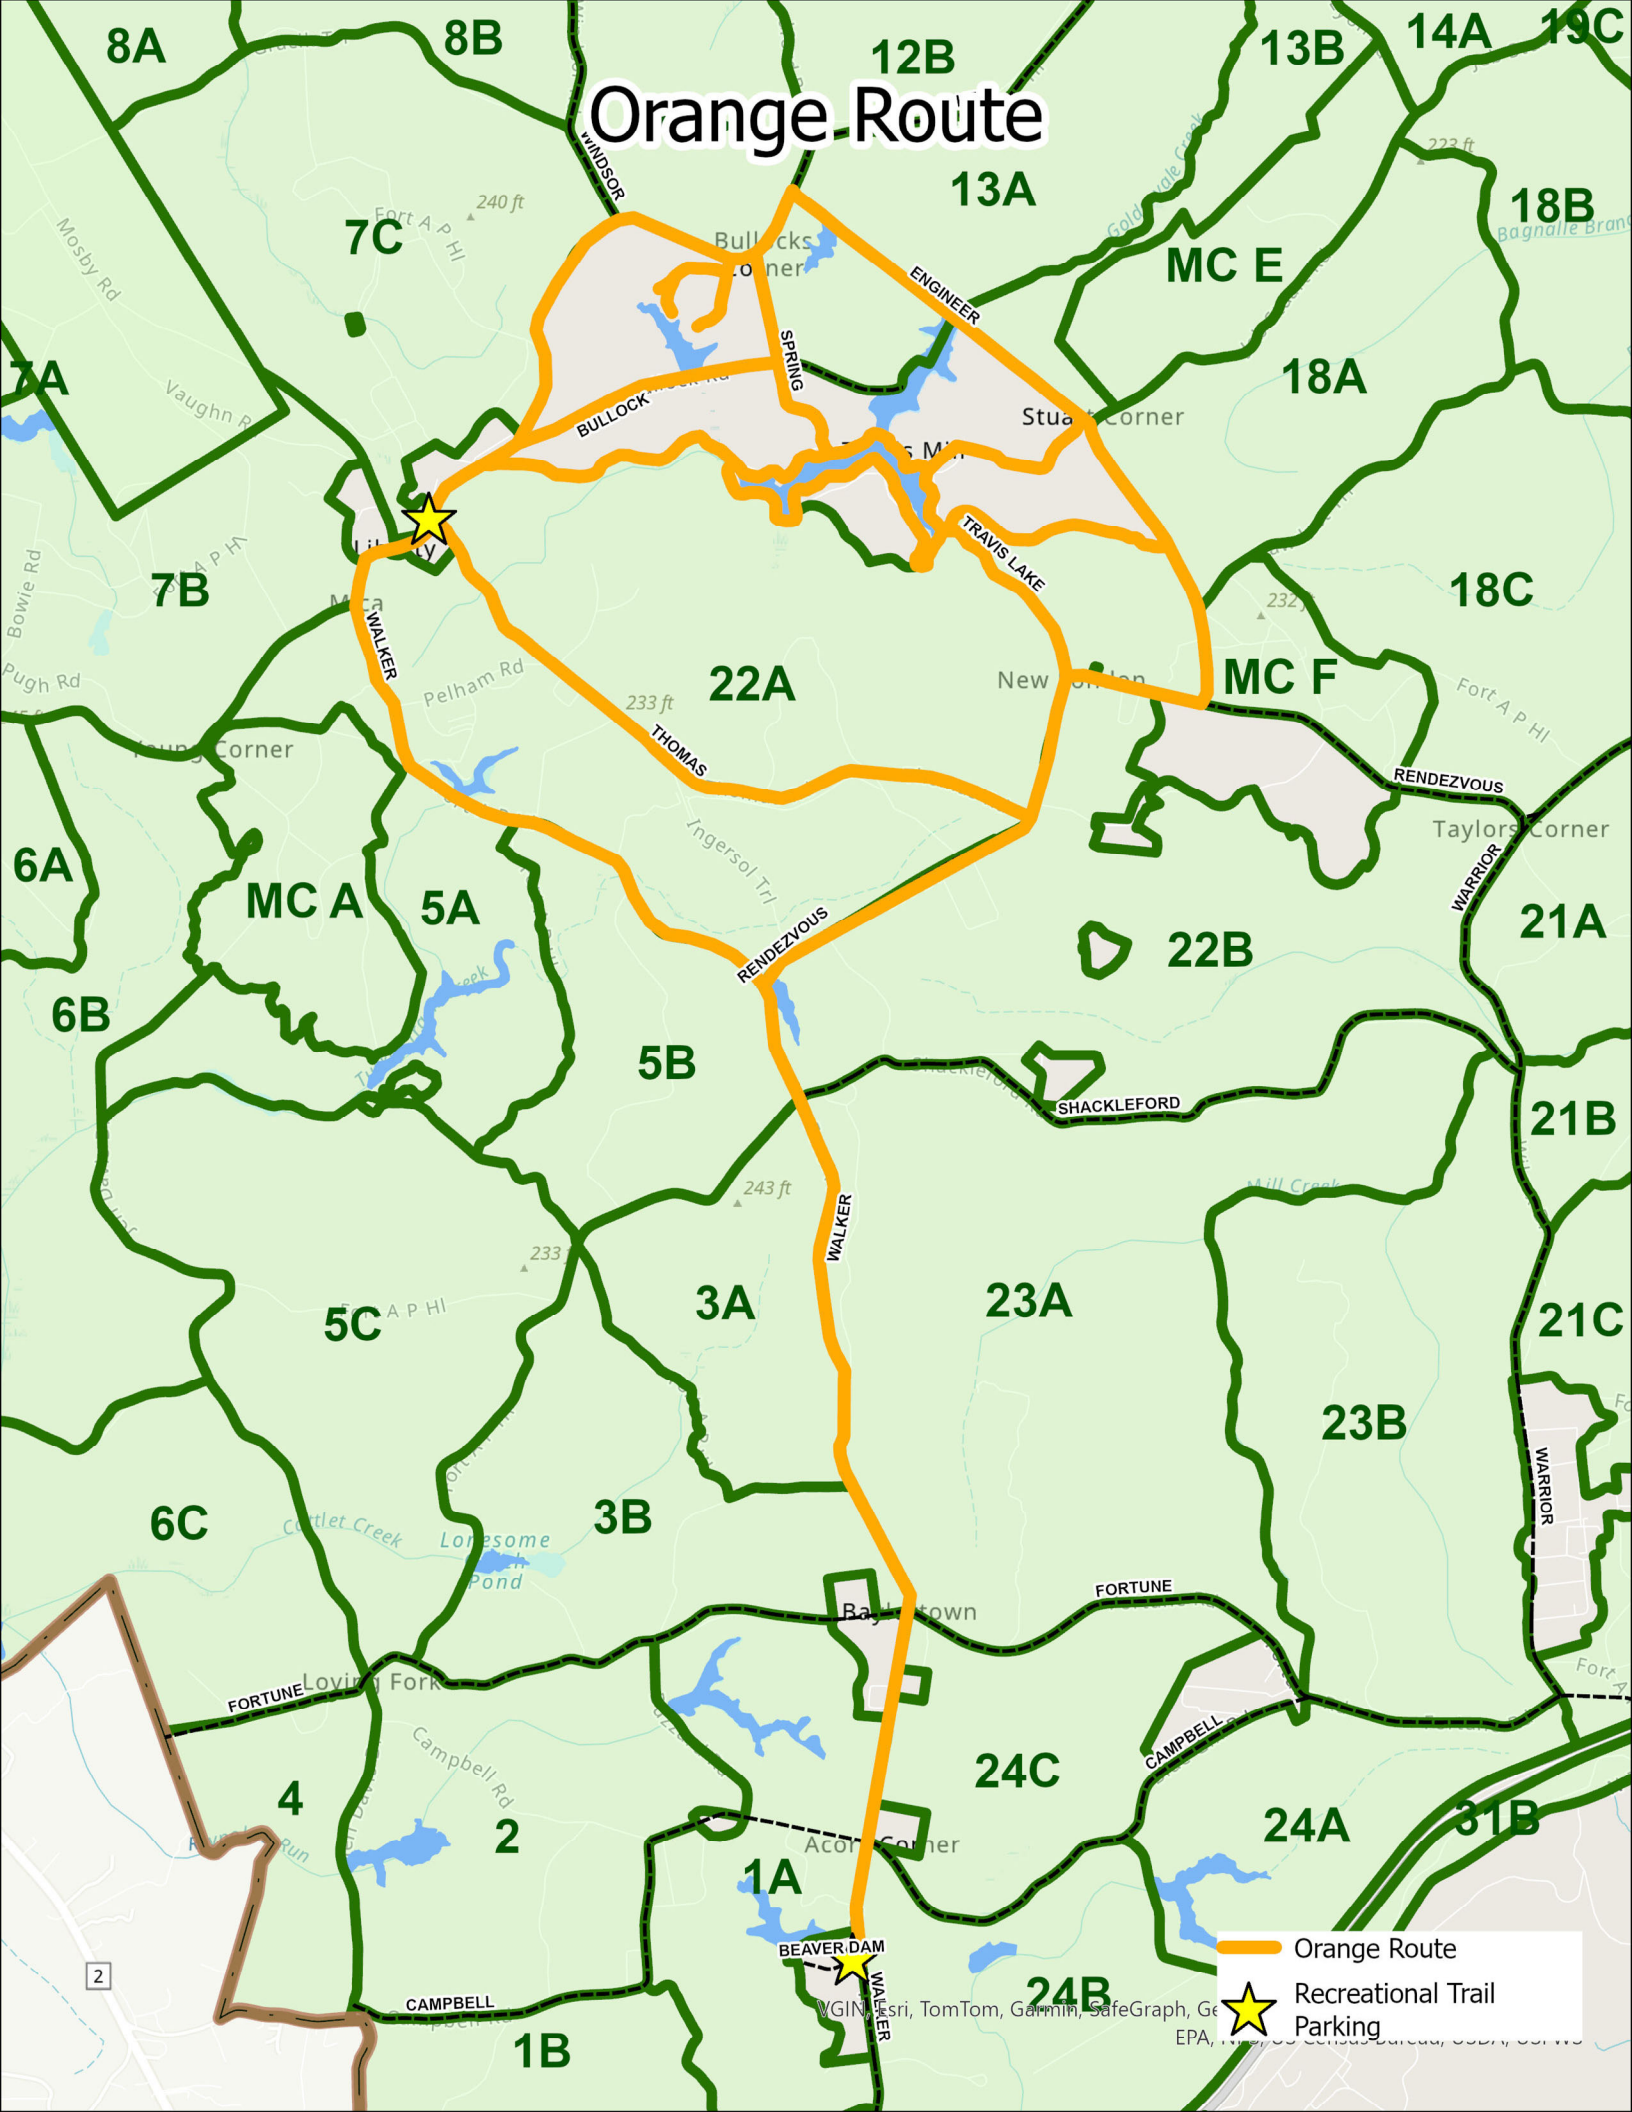

Blue/Red Routes

- Red Route
- Blue Route
- Recreational Trail Parking

Esri Community Maps Contributors,
TomTom, Garmin, SafeGraph, GeoTechno

Orange Route

-  Orange Route
-  Recreational Trail Parking

2

Pink Route

-  Pink Route
-  Recreational Trail Parking

Yellow Route

-  Yellow Route
-  Recreational Trail Parking