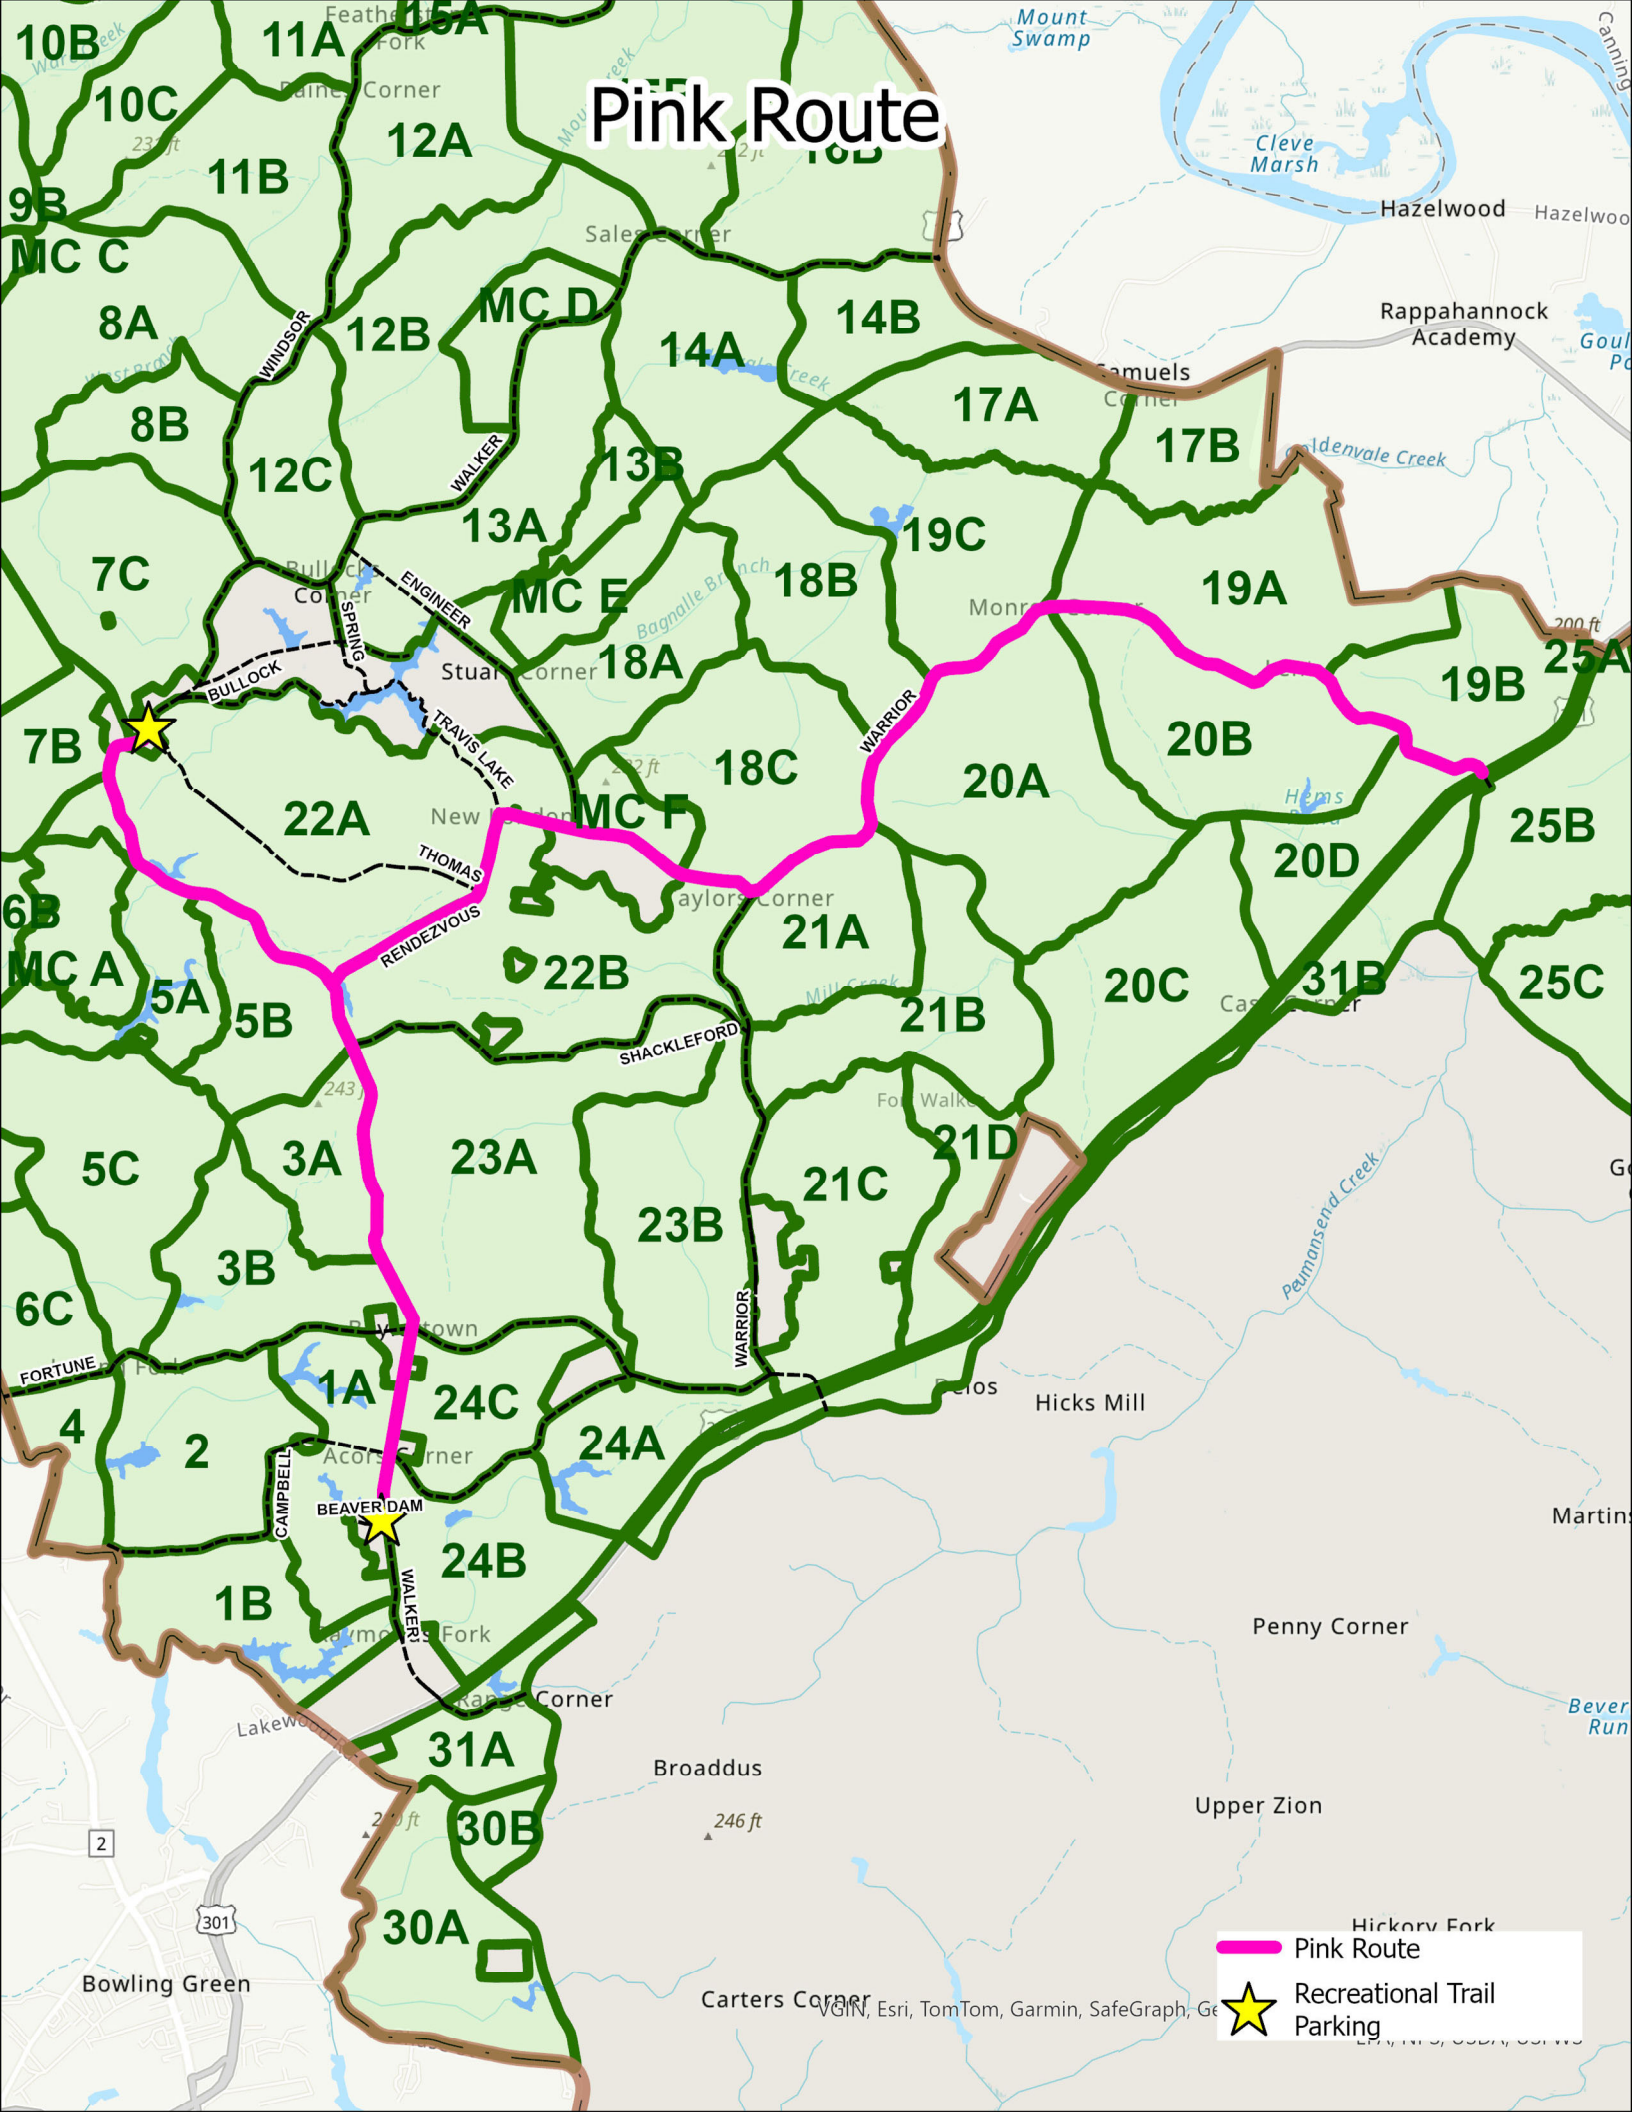

Blue/Red Routes

- Red Route
- Blue Route
- Recreational Trail Parking

Esri Community Maps Contributors,
TomTom, Garmin, SafeGraph, GeoTechno

Orange Route

-  Orange Route
-  Recreational Trail Parking

2

Pink Route

-  Pink Route
-  Recreational Trail Parking

Yellow Route

-  Yellow Route
-  Recreational Trail Parking