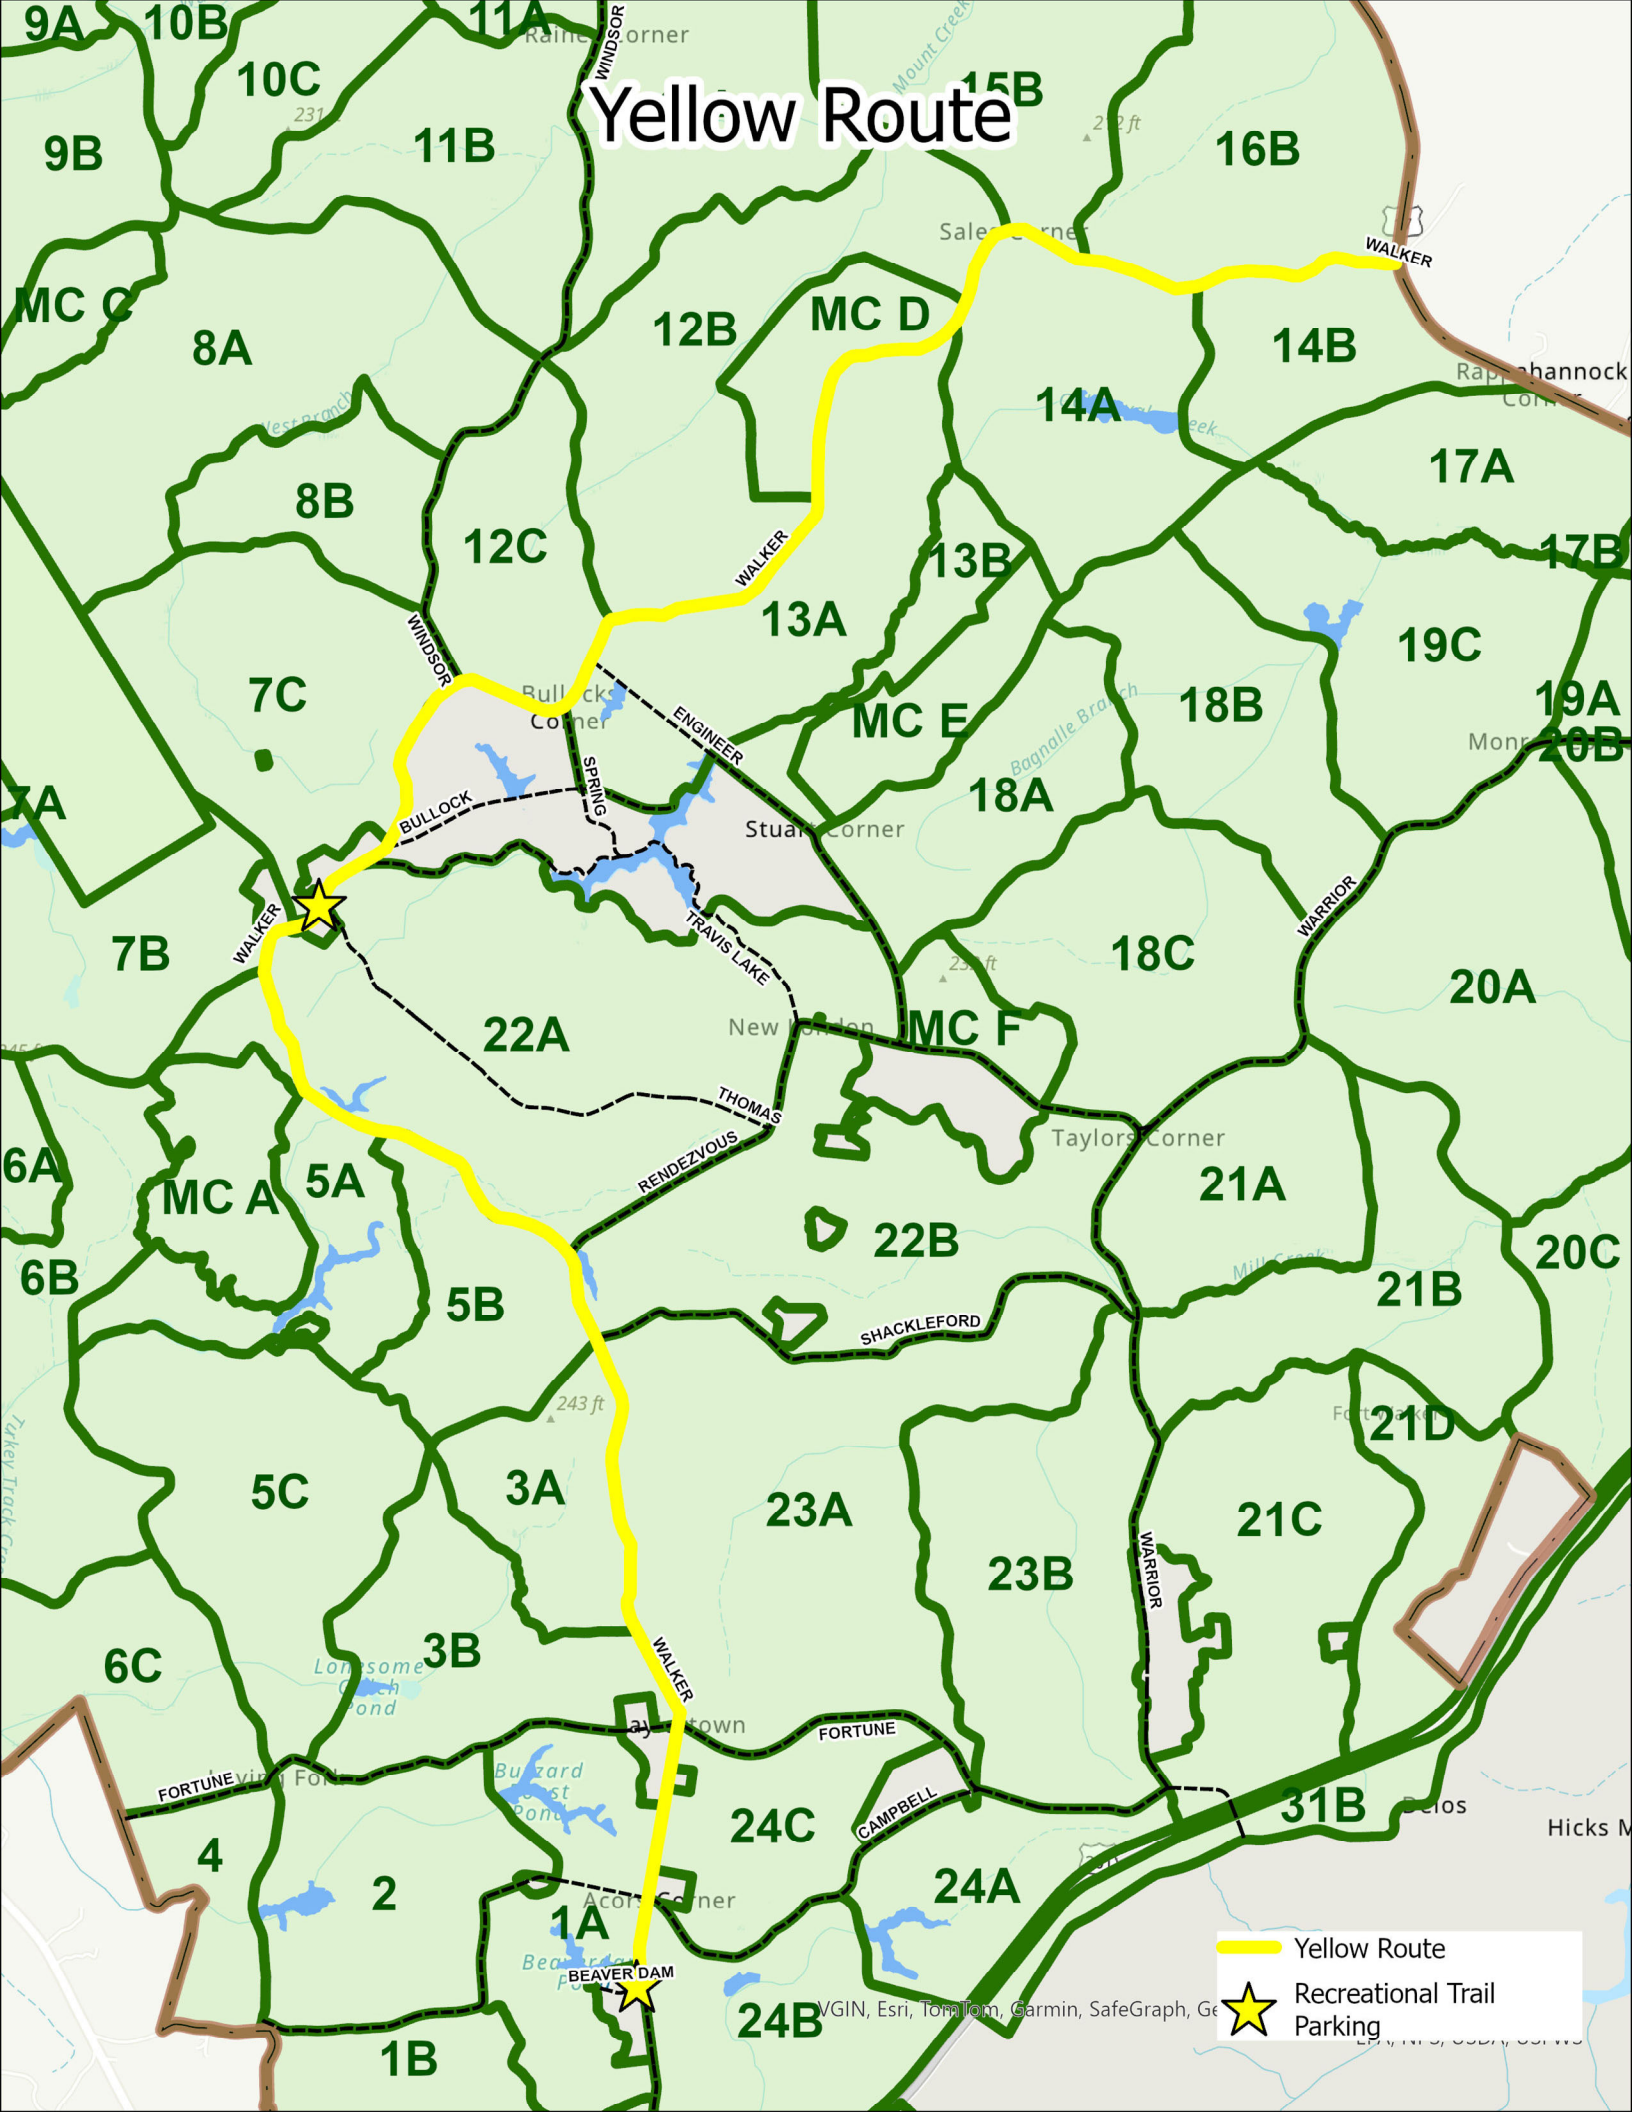

Blue/Red Routes

- Red Route
- Blue Route
- Recreational Trail Parking

Esri Community Maps Contributors,
TomTom, Garmin, SafeGraph, GeoTechno

Orange Route

-  Orange Route
-  Recreational Trail Parking

2

Pink Route

-  Pink Route
-  Recreational Trail Parking

Yellow Route

-  Yellow Route
-  Recreational Trail Parking